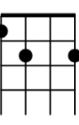

"Downtown" is a song written and produced by [Tony Hatch](#). The 1964 version recorded by [Petula Clark](#) became an international hit

<https://www.youtube.com/watch?v=WU5Yh3iaX7T>

Downtown in Key D- Petula Clark - 1964

[D//] [Dmaj7//] [G//] [A7//]

[D] When you're [Dmaj7] alone and life is [G] making you [A7] lonely You can [D] always go ... <G> down<A>town

[D] When you've got [Dmaj7] worries, all the [G] noise and the [A7] hurry Seems to [D] help, I know ... <G> down<A>town

[D//] Down **[Dmaj7//]** town **[G]** **[A]** Down **[D]** town <D>

D

G

A

A7

Bm

E7

F#m