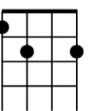

"Downtown" is a song written and produced by [Tony Hatch](#). The 1964 version recorded by [Petula Clark](#) became an international hit

<https://www.youtube.com/watch?v=WU5Yh3iaX7T>

Downtown in Key D- Petula Clark - 1964

[D//] [Dmaj7//] [G//] [A7//]

[D] When you're [Dmaj7] alone and life is [G] making you [A7] lonely You can [D] always go ... <G> down<A>town

[D] When you've got [Dmaj7] worries, all the [G] noise and the [A7] hurry Seems to [D] help, I know ... <G> down<A>town

Just [D] listen to the music of the [Bm] traffic in the city

[D] Linger on the sidewalk where the [Bm] neon signs are pretty [F#m] How can you lose?

[G] The [A7] lights are much [G] brighter there

You can for [E7] get all your troubles, forget all your cares

So go [D] down [Dmaj7] town [G] Things will be [A] great when you're [D] down [Dmaj7] town [G] You'll find a [A] place for sure, [D] down [Dmaj7] town [G] Everything's [A] waiting for [D] you

[D//] Down [Dmaj7//] town [G] [A] [D//] Down [Dmaj7//] town [G] [A]

[D] Don't hang [Dmaj7] around and let your [G] problems surround you

There are [D] movie [Dmaj7] shows ... <G> down<A>town

[D] Maybe you [Dmaj7] know some little [G] places to [A7] go to Where they [D] never [Dmaj7] close ... <G> down<A>town

Just [D] listen to the rhythm of a [Bm] gentle bossa nova

[D] You'll be dancing with 'em too be [Bm] fore the night is over [F#m] Happy again

[G] The [A7] lights are much [G] brighter there

D

Dmaj7

G

A

A7

Bm

E7

F#m