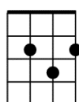

You can for **[E7]** get all your troubles, forget all your cares

So go **[D]** down **[Dmaj7]** town, **[G]** where all the **[A]** lights are bright,
[D] Down **[Dmaj7]** town, **[G]** waiting for you to **[A]** night,
[D] down **[Dmaj7]** town **[G]** You're gonna be al**[A]**right **[D]** now,

[D//] Down **[Dmaj7//]** town **[G]** **[A]** **[D//]** Down **[Dmaj7//]** town
[G] **[A]**

And **[D]** you may find somebody kind to **[Bm]** help and understand you

[D] Someone who is just like you and **[Bm]** needs a gentle hand to

[F#m] Guide them along

[G] So maybe I'll see you there

We can **[E7]** forget all our troubles, forget all our cares and go

[D//] Down **[Dmaj7//]** town **[G]** **[A]** **[D//]** Down **[Dmaj7//]** town
[G] **[A]**

[D//] Down **[Dmaj7//]** town **[G]** **[A]** Down **[D]** town <D>

D

G

A

A7

Bm

E7

F#m