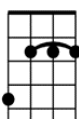

"Downtown" is a song written and produced by [Tony Hatch](#). The 1964 version recorded by [Petula Clark](#) became an international hit

<https://www.youtube.com/watch?v=WU5Yh3iaX7T>

Downtown in Key D- Petula Clark - 1964

[D//] [Dmaj7//] [G//] [A7//]

[D] When you're [Dmaj7] alone and life is [G] making you [A7] lonely You can [D] always go ... <G> down<A>town

[D] When you've got [Dmaj7] worries, all the [G] noise and the [A7] hurry Seems to [D] help, I know ... <G> down<A>town

[D//] Down **[Dmaj7//]** town **[G]** **[A]** Down **[D]** town <D>

D

G

A

A7

Bm

E7

F#m