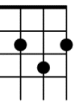

"Downtown" is a song written and produced by [Tony Hatch](#). The 1964 version recorded by [Petula Clark](#) became an international hit

<https://www.youtube.com/watch?v=WU5Yh3iaX7T>

Downtown in Key D- Petula Clark - 1964

[D//] [Dmaj7//] [G//] [A7//]

[D] When you're [Dmaj7] alone and life is [G] making you [A7] lonely You can [D] always go ... <G> down<A>town

[D] When you've got [Dmaj7] worries, all the [G] noise and the [A7] hurry Seems to [D] help, I know ... <G> down<A>town

Just [D] listen to the music of the [Bm] traffic in the city

[D] Linger on the sidewalk where the [Bm] neon signs are pretty [F#m] How can you lose?

[G] The [A7] lights are much [G] brighter there

You can for [E7] get all your troubles, forget all your cares

So go [D] down [Dmaj7] town [G] Things will be [A] great when you're [D] down [Dmaj7] town [G] You'll find a [A] place for sure, [D] down [Dmaj7] town [G] Everything's [A] waiting for [D] you

[D//] Down [Dmaj7//] town [G] [A] [D//] Down [Dmaj7//] town [G] [A]

[D] Don't hang [Dmaj7] around and let your [G] problems surround you

There are [D] movie [Dmaj7] shows ... <G> down<A>town

[D] Maybe you [Dmaj7] know some little [G] places to [A7] go to Where they [D] never [Dmaj7] close ... <G> down<A>town

Just [D] listen to the rhythm of a [Bm] gentle bossa nova

[D] You'll be dancing with 'em too be [Bm] fore the night is over [F#m] Happy again

[G] The [A7] lights are much [G] brighter there

D

Dmaj7

G

A

A7

Bm

E7

F#m