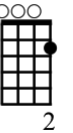

"Downtown" is a song written and produced by [Tony Hatch](#). The 1964 version recorded by [Petula Clark](#) became an international hit

<https://www.youtube.com/watch?v=WUSYb3igXzI>

Downtown in Key C - Petula Clark - 1964

[C//] [Cmaj7//] [F//] [G7//]

[C] When you're [Cmaj7] alone and life is [F] making you [G7] lonely You can [C] always go ... <F> down <G> town

[C] When you've got [Cmaj7] worries, all the [F] noise and the [G7] hurry Seems to [C] help, I know ... <F> down <G> town

Just [C] listen to the music of the [Am] traffic in the city

[C] Linger on the sidewalk where the [Am] neon signs are pretty

[Em] How can you lose?

[F] The [G7] lights are much [F] brighter there

You can for [D7] get all your troubles, forget all your cares

So go [C] down [Cmaj7] town [F] Things will be [G] great when

you're [C] down [Cmaj7] town [F] You'll find a [G] place for sure,

[C] down [Cmaj7] town [F] Everything's [G] waiting for [C] you

[C//] Down [Cmaj7//] town [F] [G] [C//] Down [Cmaj7//] town

[F] [G]

[C] Don't hang [Cmaj7] around and let your [F] problems su [G7] rround you

There are [C] movie [Cmaj7] shows ... <F> down <G> town

[C] Maybe you [Cmaj7] know some little [F] places to [G7] go

to Where they [C] never [Cmaj7] close ... <F> down <G> town

Just [C] listen to the rhythm of a [Am] gentle bossa nova

[C] You'll be dancing with 'em too be [Am] fore the night is

over [Em] Happy again

[F] The [G7] lights are much [F] brighter there

C

Cmaj7

F

G

G7

Am

Em

D7