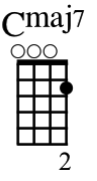

"Downtown" is a song written and produced by [Tony Hatch](#). The 1964 version recorded by [Petula Clark](#) became an international hit

<https://www.youtube.com/watch?v=WUSYb3igXzI>

Downtown in Key C - Petula Clark - 1964

G7

Am

Em

D7

You can for **[D7]** get all your troubles, forget all your cares

So go **[C]** down **[Cmaj7]** town, **[F]** where all the **[G]** lights are bright, **[C]** Down **[Cmaj7]** town, **[F]** waiting for you to **[G]** night, **[C]** down **[Cmaj7]** town **[F]** You're gonna be al**[G]**right **[C]** now,