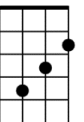

"Downtown" is a song written and produced by [Tony Hatch](#). The 1964 version recorded by [Petula Clark](#) became an international hit

<https://www.youtube.com/watch?v=WUSYb3igXzI>

Downtown in Key C - Petula Clark - 1964

[C//] [Cmaj7//] [F//] [G7//]

[C] When you're [Cmaj7] alone and life is [F] making you [G7] lonely You can [C] always go ... <F> down <G> town

[C] When you've got [Cmaj7] worries, all the [F] noise and the [G7] hurry Seems to [C] help, I know ... <F> down <G> town

Just [C] listen to the music of the [Am] traffic in the city

[C] Linger on the sidewalk where the [Am] neon signs are pretty

[Em] How can you lose?

[F] The [G7] lights are much [F] brighter there

You can for [D7] get all your troubles, forget all your cares

So go [C] down [Cmaj7] town [F] Things will be [G] great when

you're [C] down [Cmaj7] town [F] You'll find a [G] place for sure,

[C] down [Cmaj7] town [F] Everything's [G] waiting for [C] you

[C//] Down [Cmaj7//] town [F] [G] [C//] Down [Cmaj7//] town

[F] [G]

[C] Don't hang [Cmaj7] around and let your [F] problems su [G7] rround you

There are [C] movie [Cmaj7] shows ... <F> down <G> town

[C] Maybe you [Cmaj7] know some little [F] places to [G7] go

to Where they [C] never [Cmaj7] close ... <F> down <G> town

Just [C] listen to the rhythm of a [Am] gentle bossa nova

[C] You'll be dancing with 'em too be [Am] fore the night is

over [Em] Happy again

[F] The [G7] lights are much [F] brighter there

C

Cmaj7

F

G

G7

Am

Em

D7