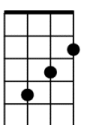

You can for **[D7]** get all your troubles, forget all your cares

So go **[C]** down **[Cmaj7]** town, **[F]** where all the **[G]** lights are bright, **[C]** Down **[Cmaj7]** town, **[F]** waiting for you to **[G]** night, **[C]** down **[Cmaj7]** town **[F]** You're gonna be al**[G]**right **[C]** now,

[C//] Down **[Cmaj7//]** town **[F]** **[G]** **[C//]** Down **[Cmaj7//]** town **[F]** **[G]**

And **[C]** you may find somebody kind to **[Am]** help and understand you

[C] Someone who is just like you and **[Am]** needs a gentle hand to

[Em] Guide them along

[F] So maybe I'll see you there

We can **[D7]** forget all our troubles, forget all our cares and go

[C] Down **[Cmaj7]** town **[F]** **[G]** **[C]** Down **[Cmaj7]** town **[F]** **[G]**

[C] Down **[Cmaj7]** town **[F]** **[G]** Down **[C]** town <C>

Em