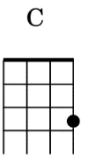

"Downtown" is a song written and produced by [Tony Hatch](#). The 1964 version recorded by [Petula Clark](#) became an international hit

<https://www.youtube.com/watch?v=WUSYb3igXzI>

Downtown in Key C - Petula Clark - 1964

G7

Am

Em

D7

You can for **[D7]** get all your troubles, forget all your cares

So go **[C]** down **[Cmaj7]** town, **[F]** where all the **[G]** lights are bright, **[C]** Down **[Cmaj7]** town, **[F]** waiting for you to **[G]** night, **[C]** down **[Cmaj7]** town **[F]** You're gonna be al**[G]**right **[C]** now,