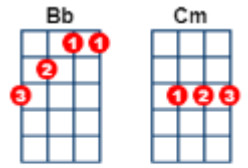

# The Letter - Key Cm Box Tops - 1967

**Cm G# G7 Cm**

**[Cm]** Give me a ticket for an **[G#]** aeroplane,  
**[Bb]** Ain't got time to take a **[F]** fast train  
**[Cm]** Lonely days are gone, **[G#]** I'm a-goin' home,  
My **[G7]** baby just wrote me a **[Cm]** letter.

**[Cm]** Give me a ticket for an **[G#]** aeroplane,  
**[Bb]** Ain't got time to take the **[F]** fastest train  
**[Cm]** Lonely days are gone, **[G#]** I'm a-goin' home,  
My **[G7]** baby just wrote me a **[Cm]** letter.  
My **[G7]** baby just wrote me a **[Cm]** letter.  
My **[G7]** baby just wrote me a **[Cm]** letter. **<Cm> <G7> <Cm>**