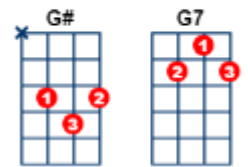

# The Letter - Key Cm Box Tops - 1967

**Cm G# G7 Cm**

**[Cm]** Give me a ticket for an **[G#]** aeroplane,  
**[Bb]** Ain't got time to take a **[F]** fast train  
**[Cm]** Lonely days are gone, **[G#]** I'm a-goin' home,  
My **[G7]** baby just wrote me a **[Cm]** letter.

**[Cm]** I don't care how much money I **[G#]** gotta spend,  
**[Bb]** Got to get back to my **[F]** baby again  
**[Cm]** Lonely days are gone, **[G#]** I'm a-goin' home,  
My **[G7]** baby just wrote me a **[Cm]** letter. **[Cm]**

Well she **[Eb]** wrote me a **[Bb]** letter  
Said she **[G#]** couldn't **[Eb]** live with **[Bb]** out me no more. **[Bb]**  
**[Eb]** Listen mister **[Bb]** can't you see  
I **[G#]** got to get **[Eb]** back to my **[Bb]** baby once more. **[G7]** Anyway.

**[Cm]** Give me a ticket for an **[G#]** aeroplane,  
**[Bb]** Ain't got time to take the **[F]** fastest train  
**[Cm]** Lonely days are gone, **[G#]** I'm a-goin' home,  
My **[G7]** baby just wrote me a **[Cm]** letter.  
My **[G7]** baby just wrote me a **[Cm]** letter.  
My **[G7]** baby just wrote me a **[Cm]** letter. **<Cm> <G7> <Cm>**