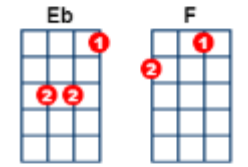

# The Letter - Key Cm Box Tops - 1967

**Cm G# G7 Cm**

**[Cm]** Give me a ticket for an **[G#]** aeroplane,  
**[Bb]** Ain't got time to take a **[F]** fast train  
**[Cm]** Lonely days are gone, **[G#]** I'm a-goin' home,  
My **[G7]** baby just wrote me a **[Cm]** letter.

Well she **[Eb]** wrote me a **[Bb]** letter  
Said she **[G#]** couldn't **[Eb]** live with **[Bb]** out me no more. **[Bb]**  
**[Eb]** Listen mister **[Bb]** can't you see  
I **[G#]** got to get **[Eb]** back to my **[Bb]** baby once more. **[G7]** Anyway.

**[Cm]** Give me a ticket for an **[G#]** aeroplane,  
**[Bb]** Ain't got time to take the **[F]** fastest train  
**[Cm]** Lonely days are gone, **[G#]** I'm a-goin' home,  
My **[G7]** baby just wrote me a **[Cm]** letter.  
My **[G7]** baby just wrote me a **[Cm]** letter.  
My **[G7]** baby just wrote me a **[Cm]** letter. **<Cm> <G7> <Cm>**