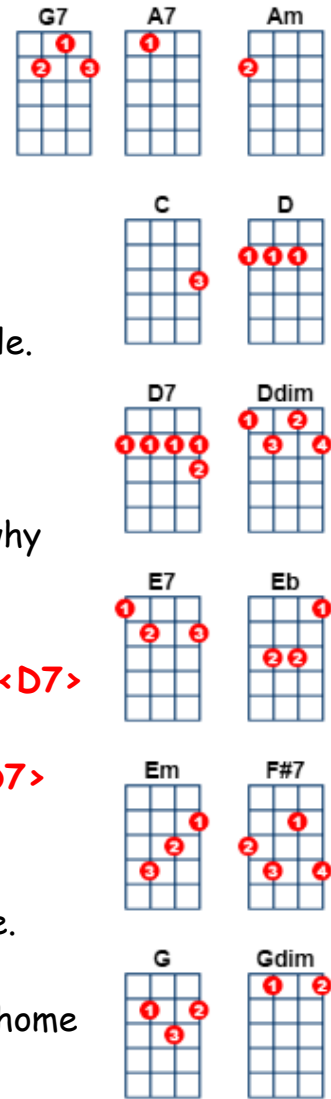

I Like Ukuleles is taken from Joe Brown's 'Ukulele Album'.

https://youtu.be/UmkF_KdLfnk?list=RDUmkF_KdLfnk

I Like Ukuleles

Joe Brown

G A7 D7 D7

Oh, **[G]** I like ukuleles, they **[A7]** always make you smile.
What **[D7]** ever trouble comes your way,
it'll **[G]** be O **[Ddim or G7 str1,2,3]** Kay in a **[Am]** little **[D7]** while.

Just **[G]** pluck a little tune now, it's **[A7]** easy if you try.
Just a **[D7]** couple of chords and a flick of the wrist
[Gdim//][G7//][Gdim//][G7//] and you **[D7]** start to wonder **[G]** why