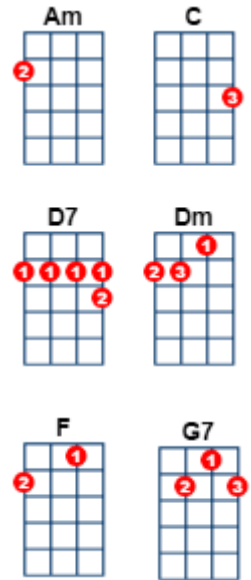

.... is a ballad song written by Wayne Carson, Johnny Christopher and Mark James.
Elvis Presley recorded "Always on My Mind" on March 29, 1972, a few weeks after his February separation from his wife, Priscilla.
Other versions by Brenda Lee 1972, Willie Nelson 1982 and Pet Shop Boys 1987.

Always on My Mind V1.2 (10th Sept. 2021) Elvis Presley - 1972

[C] [Am] [F] [G7]

[C] Maybe I didn't [G7] treat you

[Am//] Quite as [C//] good as I [F//] should have <F> <G7>

[C] Maybe I didn't [G7] love you

[Am//] Quite as [C//] often as I [D7] could have

[F] Little things I should have [C] said and done

[F//] I just [C//] never took the [Dm//] time <C> <Am>

[G7//] You were <Am> always <G7> on my [C] mind

[G7//] You were <F> always <G7> on my [C//] mind. <F> <G7>

[C] Maybe I didn't [G7] hold you

[Am//] All those [C//] lonely, lonely [F//] times <F> <G7>

[C] And I guess I never [G7] told you

[Am//] I'm so [C//] happy that you're [D7] mine

[F] If I make you feel [C] second best

[F//] Girl I'm so [C//] sorry I was [Dm//] blind <C> <Am>

[G7//] You were <Am> always <G7> on my [C] mind

[G7//] You were <F> always <G7> on my [C//] mind <F> <G7>

[C//] Te-[G7//]-ell [Am] me . . . [F//] Tell me that your [C//] sweet love
hasn't [Dm//] died [G7//]

[C//] Gi-[G7//]-ive [Am] me . . . Give me [F] one more chance to keep you
satis-[Dm//]fied [G7//] satis[C]fied

Instrumental [C] Maybe I didn't [G7] treat you

[Am//] Quite as [C//] good as I [F//] should have <F> <G7>

[C] Maybe I didn't [G7] love you

[Am//] Quite as [C//] often as I [D7] could have

[F] Little things I should have [C] said and done

[F//] I just [C//] never took the [Dm//] time <C> <Am>

[G7//] You were <Am> always <G7> on my [C] mind

[G7//] You were <F> always <G7> on my [C//] mind. <C> <Am> <G7>

You were <Am> always <G7> on my [C] mind

[G7//] You were <F> always <G7> on my [C//] mind. <C> <F> <C>