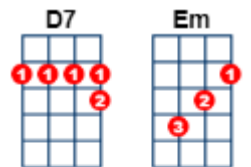

Is **[Bm]** in my mind and **[D]** in my eyes

**[G]** Yellow River Yellow River

Is **[Bm]** in my blood it's the **[D7]** place I love

**[Em]** Got no time for explanations **[D]** got no time to lose

**[Am]** Tomorrow night you'll find me sleeping

**[D]** Underneath the moon at **[Em]** Yellow River **[Em//] <C> <D>**

**[G]** Cannon fire lingers **[Bm]** in my mind

**[Em]** I'm so glad I'm **[Bm]** still alive

And **[Em]** I've been gone for **[Am]** such a long time

From **[D7]** Yellow River **[D7]**

**[G]** I remember the **[Bm]** nights were cool

**[Em]** I can still see the **[Bm]** water pool

And **[Em]** I remember the **[Am]** girl that I knew

From **[D7]** Yellow River **[D7]**

[G] Yellow River Yellow River  
Is [Bm] in my mind and [D] in my eyes  
[G] Yellow River Yellow River  
Is [Bm] in my blood it's the [D7] place I love  
[Em] Got no time for explanations [D] got no time to lose  
[Am] Tomorrow night you'll find me sleeping  
[D] Underneath the moon at [Em] Yellow River  
[Em//] <C> <D>