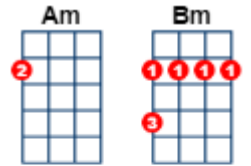

Is **[Bm]** in my mind and **[D]** in my eyes

**[G]** Yellow River Yellow River

Is **[Bm]** in my blood it's the **[D7]** place I love

**[Em]** Got no time for explanations **[D]** got no time to lose

**[Am]** Tomorrow night you'll find me sleeping

**[D]** Underneath the moon at **[Em]** Yellow River **[Em//] <C> <D>**

**[G]** Cannon fire lingers **[Bm]** in my mind

**[Em]** I'm so glad I'm **[Bm]** still alive

And **[Em]** I've been gone for **[Am]** such a long time

From **[D7]** Yellow River **[D7]**

**[G]** I remember the **[Bm]** nights were cool

**[Em]** I can still see the **[Bm]** water pool

And **[Em]** I remember the **[Am]** girl that I knew

From **[D7]** Yellow River **[D7]**

[G] Yellow River Yellow River  
Is [Bm] in my mind and [D] in my eyes  
[G] Yellow River Yellow River  
Is [Bm] in my blood it's the [D7] place I love  
[Em] Got no time for explanations [D] got no time to lose  
[Am] Tomorrow night you'll find me sleeping  
[D] Underneath the moon at [Em] Yellow River  
[Em//] <C> <D>