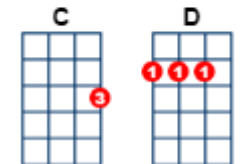

Is **[Bm]** in my mind and **[D]** in my eyes

**[G]** Yellow River Yellow River

Is **[Bm]** in my blood it's the **[D7]** place I love

**[Em]** Got no time for explanations **[D]** got no time to lose

**[Am]** Tomorrow night you'll find me sleeping

**[D]** Underneath the moon at **[Em]** Yellow River **[Em//] <C> <D>**

**[G]** Cannon fire lingers **[Bm]** in my mind

**[Em]** I'm so glad I'm **[Bm]** still alive

And **[Em]** I've been gone for **[Am]** such a long time

From **[D7]** Yellow River **[D7]**

**[G]** I remember the **[Bm]** nights were cool

**[Em]** I can still see the **[Bm]** water pool

And **[Em]** I remember the **[Am]** girl that I knew

From **[D7]** Yellow River **[D7]**