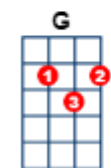

Is **[Bm]** in my mind and **[D]** in my eyes

**[G]** Yellow River Yellow River

Is **[Bm]** in my blood it's the **[D7]** place I love

**[Em]** Got no time for explanations **[D]** got no time to lose

**[Am]** Tomorrow night you'll find me sleeping

**[D]** Underneath the moon at **[Em]** Yellow River **[Em//] <C> <D>**

**[G]** Cannon fire lingers **[Bm]** in my mind

**[Em]** I'm so glad I'm **[Bm]** still alive

And **[Em]** I've been gone for **[Am]** such a long time

From **[D7]** Yellow River **[D7]**

**[G]** I remember the **[Bm]** nights were cool

**[Em]** I can still see the **[Bm]** water pool

And **[Em]** I remember the **[Am]** girl that I knew

From **[D7]** Yellow River **[D7]**

[G] Yellow River Yellow River  
Is [Bm] in my mind and [D] in my eyes  
[G] Yellow River Yellow River  
Is [Bm] in my blood it's the [D7] place I love  
[Em] Got no time for explanations [D] got no time to lose  
[Am] Tomorrow night you'll find me sleeping  
[D] Underneath the moon at [Em] Yellow River  
[Em//] <C> <D>