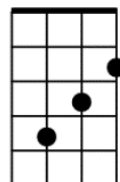

This is a comedy song written by Monty Python member Eric Idle that was first featured in the film *Monty Python's Life of Brian* and has gone on to become a common singalong at public events such as football matches as well as funerals.

Always Look On The Bright Side Of Life (D)

Eric Idle - 1991

D// Bm// G// A// D// Bm// G// A//

[D] Always [Bm] look on the [G] bright [A] side of [D//] life Bm// G// A//
[D] Always [Bm] look on the [G] light [A] side of [D//] life Bm// G// A//

Some [Em] things in life are [A] bad
They can [D] really make you [Bm] mad
[Em] Other things just [A] make you swear and [D] curse;
When you're [Em] chewing on life's [A] gristle
Don't [D] grumble. Give a [Bm] whistle
And [Em] this'll help things turn out for the <A> best . . . <A7> so

[D] Always [Bm] look on the [G] bright [A] side of [D//] life Bm// G// A//
[D] Always [Bm] look on the [G] light [A] side of [D//] life Bm// G// A//

If [Em] life seems jolly [A] rotten, There's [D] something you've for[Bm]gotten,
And [Em] that's to laugh and [A] smile and dance and [D] sing;
When you're [Em] feeling in the [A] dumps [D] Don't be silly [Bm] chumps
[Em] Purse your lips and whistle, that's the <A> thing . . . <A7> and

[D] Always [Bm] look on the [G] bright [A] side of [D//] life Bm// G// A//
[D] Always [Bm] look on the [G] light [A] side of [D//] life Bm// G// A//

[Em] Life is quite ab[A]surd And [D] death's the final [Bm] word
[Em] Always face the [A] curtain with a [D] bow;
For[Em]get about your [A] sin Give the [D] audience a [Bm] grin
En[Em]joy it. It's your last chance, any<A>how . . . <A7> so

[D] Always [Bm] look on the [G] bright [A] side of [D//] life Bm// G// A//
[D] Always [Bm] look on the [G] light [A] side of [D//] life Bm// G// A//