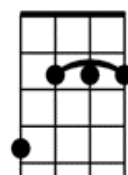

This is a comedy song written by Monty Python member Eric Idle that was first featured in the film *Monty Python's Life of Brian* and has gone on to become a common singalong at public events such as football matches as well as funerals.

Always Look On The Bright Side Of Life (D)

Eric Idle - 1991

D// Bm// G// A// D// Bm// G// A//

[D] Always [Bm] look on the [G] bright [A] side of [D//] life Bm// G// A//
[D] Always [Bm] look on the [G] light [A] side of [D//] life Bm// G// A//

Some [Em] things in life are [A] bad
They can [D] really make you [Bm] mad
[Em] Other things just [A] make you swear and [D] curse;
When you're [Em] chewing on life's [A] gristle
Don't [D] grumble. Give a [Bm] whistle
And [Em] this'll help things turn out for the <A> best . . . <A7> so

[D] Always [Bm] look on the [G] bright [A] side of [D//] life Bm// G// A//
[D] Always [Bm] look on the [G] light [A] side of [D//] life Bm// G// A//

If [Em] life seems jolly [A] rotten, There's [D] something you've for[Bm]gotten,
And [Em] that's to laugh and [A] smile and dance and [D] sing;
When you're [Em] feeling in the [A] dumps [D] Don't be silly [Bm] chumps
[Em] Purse your lips and whistle, that's the <A> thing . . . <A7> and

[D] Always [Bm] look on the [G] bright [A] side of [D//] life Bm// G// A//
[D] Always [Bm] look on the [G] light [A] side of [D//] life Bm// G// A//

[Em] Life is quite ab[A]surd And [D] death's the final [Bm] word
[Em] Always face the [A] curtain with a [D] bow;
For[Em]get about your [A] sin Give the [D] audience a [Bm] grin
En[Em]joy it. It's your last chance, any<A>how . . . <A7> so

[D] Always [Bm] look on the [G] bright [A] side of [D//] life Bm// G// A//
[D] Always [Bm] look on the [G] light [A] side of [D//] life Bm// G// A//